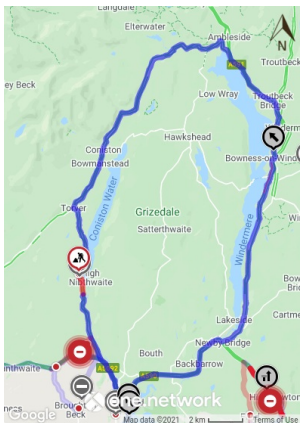

### THE COUNTY OF CUMBRIA (VARIOUS ROADS IN THE SOUTH LAKELAND AREA)

#### (TEMPORARY TRAFFIC REGULATION) (NO.2) ORDER 2020

#### **A5084 WATER YEAT**

Cumbria County Council made an order to enable Cumbria Highways to carry out highway works ("the Works") which came into operation on 18th May 2020.

The effect of the Order is to prohibit any vehicle from proceeding along that section of the A5084 Water Yeat, from a point approx. 3.5km south of its junction with the A593 extending in a southerly direction for approx. 2km.

A way for pedestrians and dismounted cyclists will be maintained at all times and a suitable alternative route for vehicles will be signed and available via the unrestricted sections of the A5084, A593, A593 Yewdale Road and Rothay Road (north bound), A5075 Borrans Road, A591, A591 Amblesie Road, A592, A592 Lake Road and Promenade, A590 and the A5092.